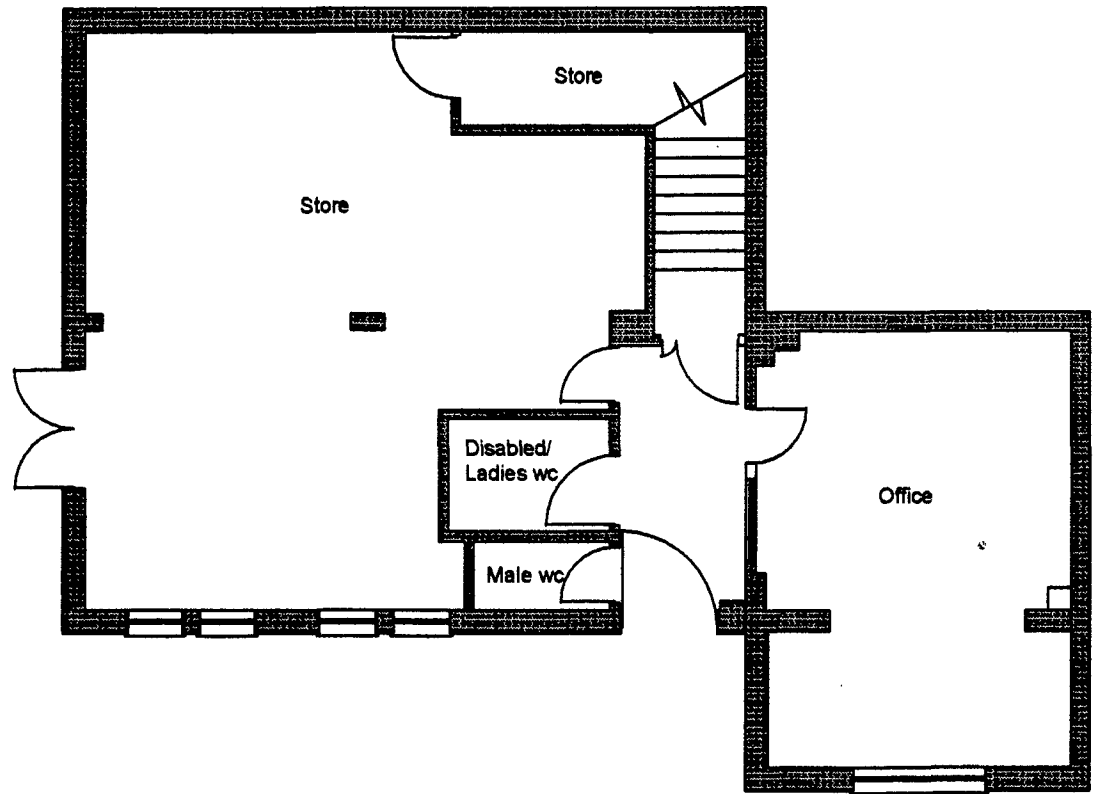

London Borough
of Bromley
02 OCT 2006
ENVIRONMENT AND
LEISURE SERVICES

EXISTING GROUND FLOOR