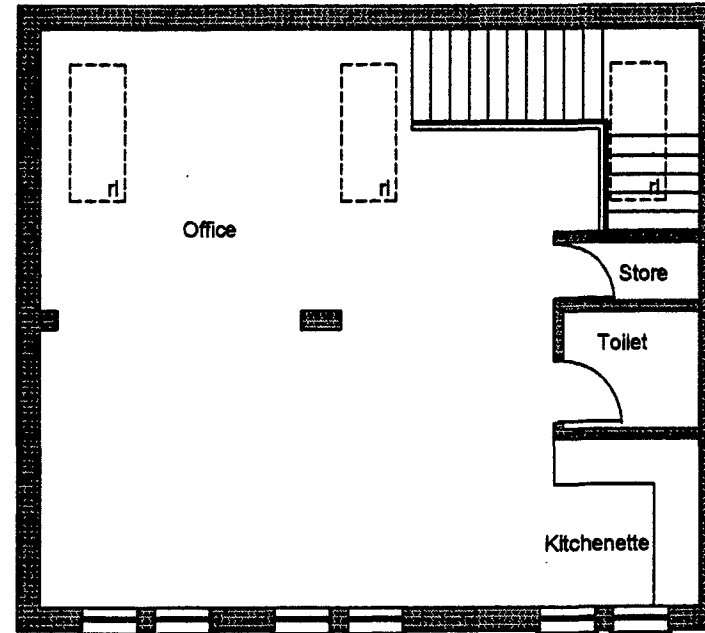

EXISTING FIRST FLOOR

BARRY WOLFENDEN
BSc(HONS) MCIOS MRICS
SURVEYING PLANNING & ARCHITECTURE

Eisenmann Oldfield Road Bromley
Kent BR1 2LE
Tel/ Fax 0208 289 3414

PROJECT TITLE: Change of Use
R/o 1-4 Sundridge Parade Plaistow Lane Bromley
DRAWING TITLE: Existing Layout

CLIENT: Alison Boorer MCSP
SCALE: 1/100 DRAWING No: 183-01

DATE: Sept 06
REV: